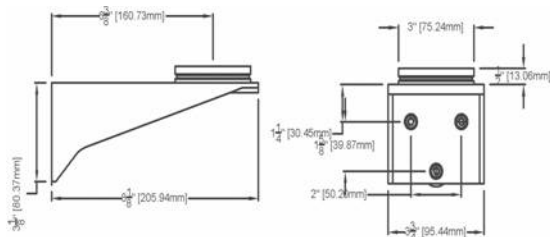

MAGDOS SERIES PUMP ACCESSORIES

TUBING KIT PVC / VITON® PART NO. 1268696

Includes: Foot Valve with integral strainer and check valve, 8ft PE suction tubing, injection nozzle, 10 ft PE discharge tubing, hose connections, and weight to keep suction line from floating. Tubing size: 1/4" x 3/8".

TUBING KIT PVC / EPDM PART NO. 1268716

Includes: Foot Valve with integral strainer and check valve, 8ft PE suction tubing, injection nozzle, 10 ft PE discharge tubing, hose connections, and weight to keep suction line from floating. Tubing size: 1/4" x 3/8".

RIGID SUCTION LINE AND FLOAT LEVEL SWITCH PART NO. 1268688

The rigid suction line with foot valve, strainer and low level switch keeps debris out of the pump and keeps the pump primed at all times. The float level switch provides an indication of supply tank low-level.

The float switch works with the Magdos LT pumps to shut off the pump when the chemical level is low.

The foot valve includes an integral check valve and strainer.

The rigid suction line and level switch is made of rigid PVC and is 35 inches long.